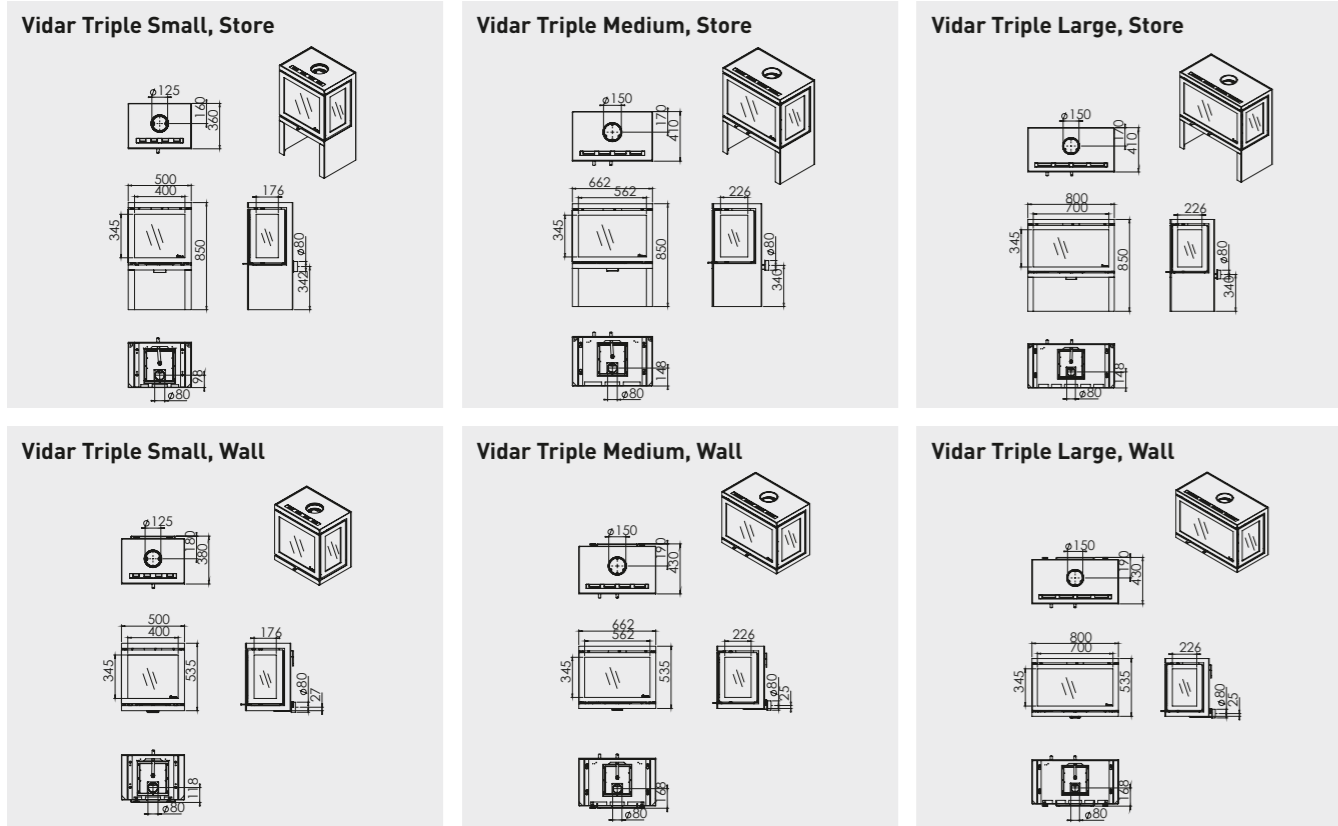

Technische tekeningen

Vidar Triple

Vidar Triple Small, Store

Scan de QR code voor een preview

Innovatief en efficiënt stoken met de Vidar

Stoken met verstand

Als je, zoals wij, de allerbeste houtkachels wilt maken, ben je ook bewust bezig met het milieu-aspect. Zeker, hout is een hernieuwbare bron. Maar het is ook belangrijk dat je de Vidar op een verantwoorde en duurzame manier stookt. Daarom geven wij graag heldere instructie over de juiste manier van stoken voor optimale verwarming met minimale uitstoot.

Scan de QR code voor uitgebreide informatie over het duurzaam stoken van hout.

Eenvoudige installatie

Voor veilig stoken laat je een erkende installateur de haard plaatsen, de luchttoevoer en rookafvoer installeren en de haard met een eerste verbranding controleren.

Dik Geurts levert ook passend afvoermateriaal voor een perfecte installatie.

Scan de QR-code voor meer informatie.

www.drufire.com

Dik Geurts is een handelsmerk van DRU Verwarming B.V. Wijzigingen voorbehouden. De kleuren in de brochure kunnen afwijken van de werkelijkheid. Niets uit deze uitgave mag gebruikt worden zonder schriftelijke toestemming van DRU Verwarming B.V.

since 1754

BY APPOINTMENT OF THE COURT OF THE NETHERLANDS

Art. 9936381/2023-04

Vidar houtkachels

Optimaal stookplezier en het beste vuur

Een passende haard voor ieder huis